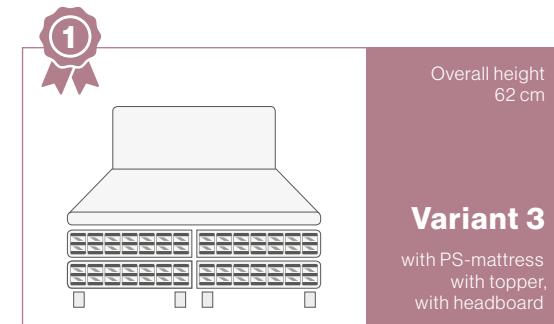

Mistral box spring bed
2 pieces; 90 x 200 cm each; cover fabric ALBA

Tambo Seaqual H3
barrel pocket spring core mattress
2 pieces; 90 x 200 cm each (mattresses from page 24)

Tiara KS Seaqual H2 mattress topper
1 piece; 180 x 200 cm (toppers & cushions from page 32)

Design aluminium set of feet
2 Sets; Höhe 15 cm (Fuß-Sets ab Seite 18)

Special connecting element
1 pieces (for connecting elements see page 22)

Venezia headboard
1 piece; 180 cm; upholstery fabric ALBA
(headboards from page 14)

Double bed complete price from € 2,003.80