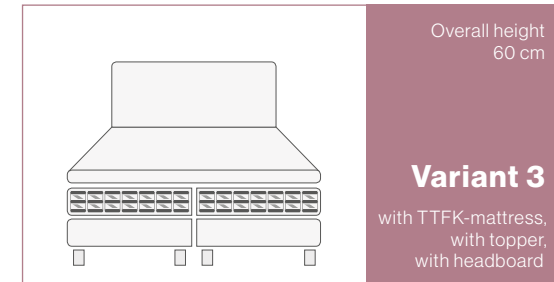

Plaza hotel bed

2 pieces; 90 x 200 cm each; cover fabric ALBA

Dura KS H2

barrel pocket spring core mattress

2 pieces; 90 x 200 cm each (mattresses from page 24)

Peak Air mattress topper

1 piece; 180 x 200 cm (toppers & cushions from page 32)

Design aluminium set of feet

2 sets; height 15 cm (set of feet from page 18)

Velcro connecting element

1 pieces (for connecting elements see page 22)

Venezia headboard

1 piece; 180 cm; upholstery fabric ALBA (headboards from page 14)

Double bed complete price from € 1,515.40