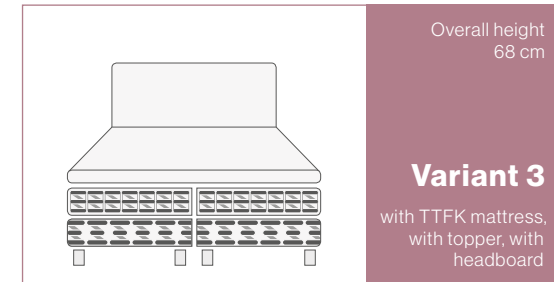

Savoy box spring bed

2 pieces; 90 x 200 cm each; cover fabric ALBA

Tambo PM H3

barrel pocket spring core mattress

2 pieces; 90 x 200 cm each (mattresses from page 24)

Moss Air mattress topper

1 piece; 180 x 200 cm (toppers & cushions from page 32)

Design aluminium set of feet

2 sets; height 15 cm (set of feet from page 18)

Velcro connecting element

1 pieces (for connecting elements see page 22)

Venezia headboard

1 piece; 180 cm; upholstery fabric ALBA
(headboards from page 14)

Double bed complete price from € 1,836.40