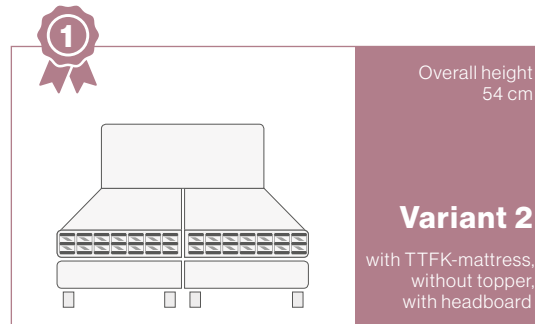

Standard set of feet

2 sets; height 12 cm (set of feet from page 18)

Metal bale connecting element

2 pieces (for connecting elements see page 22)

Double bed complete price from € 896.40

Plaza hotel bed

2 pieces; 90 x 200 cm each; cover fabric ALBA