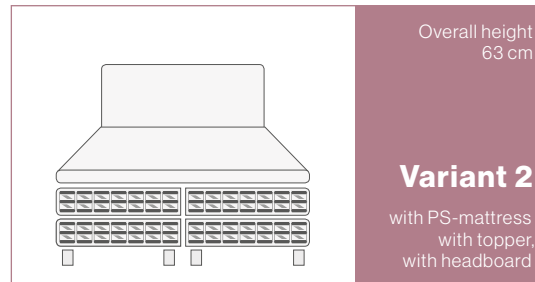

Standard set of feet
2 sets; height 12 cm (set of feet from page 18)

Metal bale connecting element
2 pieces (for connecting elements see page 22)

Double bed complete price from € 1,761.40

Mistral box spring bed
2 pieces; 90 x 200 cm each; cover fabric ALBA