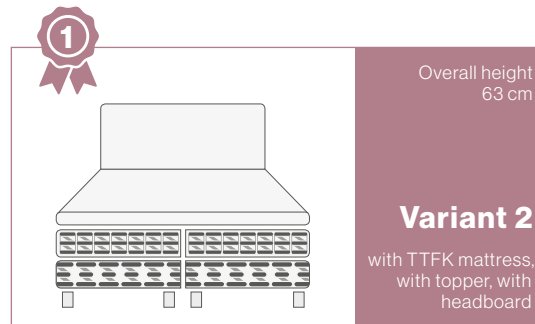

2 pieces; 90 x 200 cm each (mattresses from page 24)

Standard set of feet

2 sets; height 12 cm (set of feet from page 18)

Metal bale connecting element

2 pieces (for connecting elements see page 22)

Double bed complete price from € 1,088.40