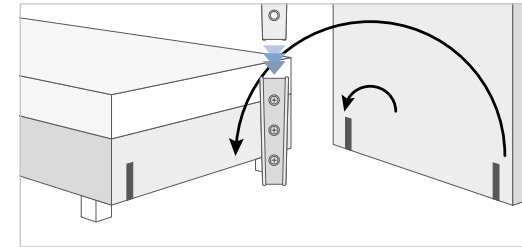

Special designs and sizes available on request.

Info on bed mounting

- Drill holes for sockets and fixtures are available on request
- You can find an overview of the cover fabrics on pages 66 to 71