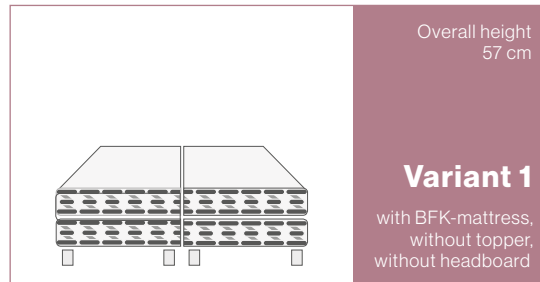

Possible combinations

Savoy box spring bed

2 pieces; 90 x 200 cm each; cover fabric ALBA

Stabila Superior H3

Bonell spring core mattress

2 pieces; 90 x 200 cm each (mattresses from page 24)

Standard set of feet

2 sets; height 12 cm (set of feet from page 18)

Metal bale connecting element

2 pieces (for connecting elements see page 22)

Double bed complete price from € 1,088.40